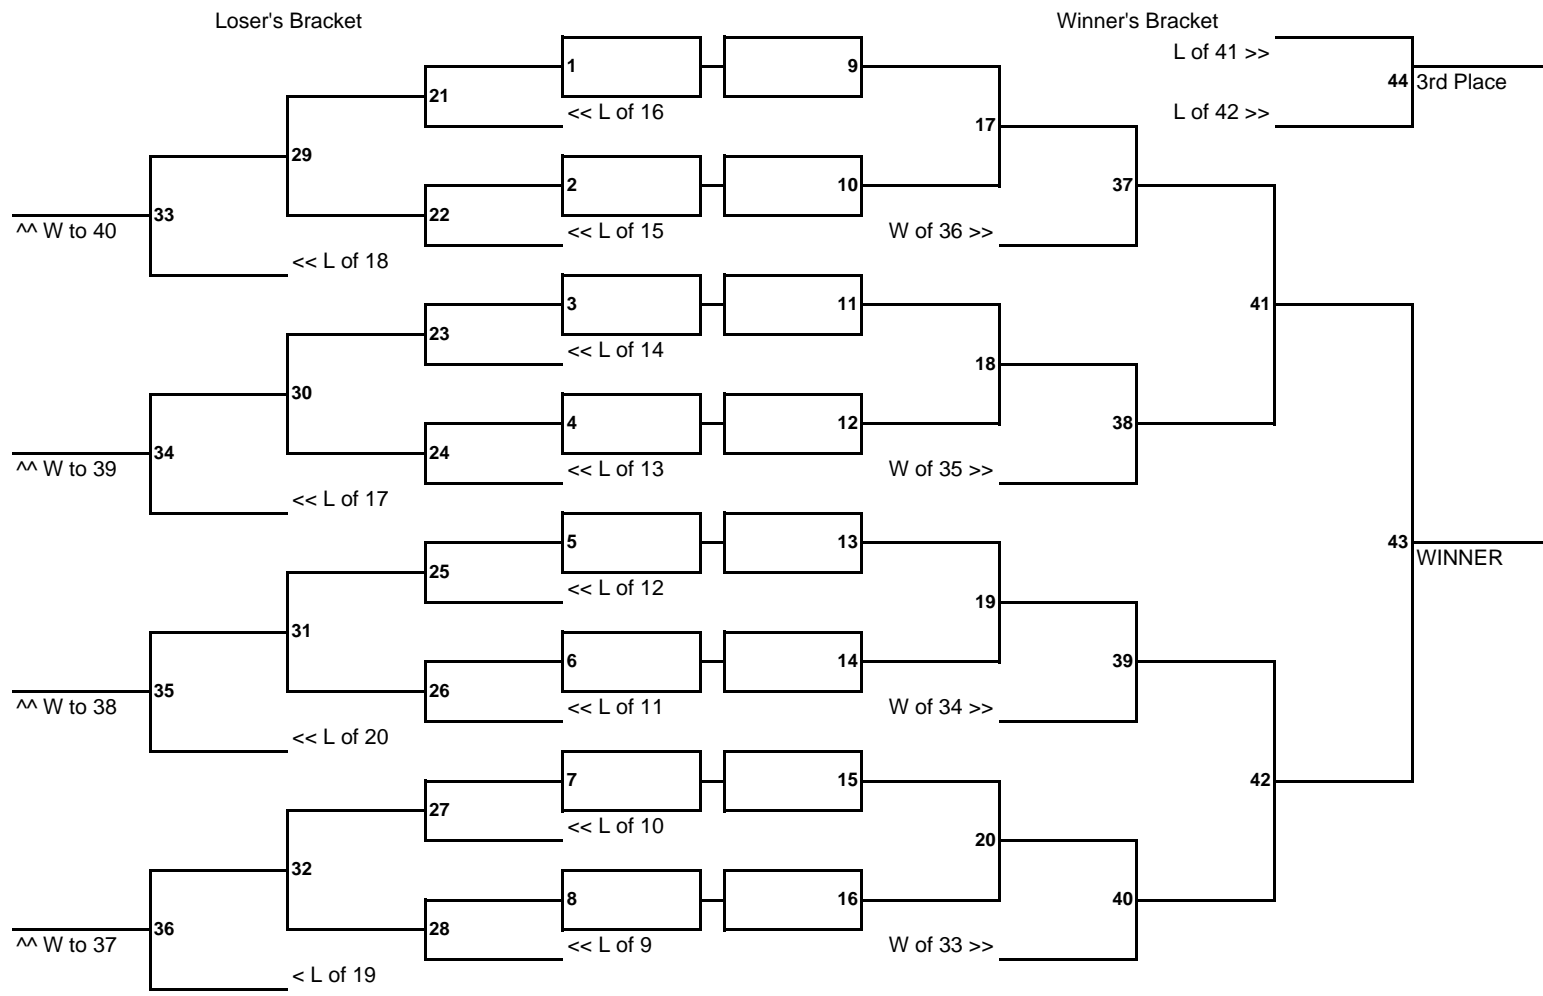

M	W	L
1	To 9	To 13
2	To 9	To 13
3	To 10	To 14
4	To 10	To 14
5	To 11	To 15
6	To 11	To 15
7	To 12	To 16
8	To 12	To 16
9	To 23	To 20
10	To 23	To 19
11	To 24	To 18
12	To 24	To 17
13	To 17	16th place
14	To 18	16th place
15	To 19	16th place
16	To 10	16th place
17	To 21	12th place
18	To 21	12th place
19	To 22	12th place
20	To 22	12th place
21	To 25	8th place
22	To 26	8th place
23	To 25	6th place
24	To 26	6th place
25	To 27	To 28
26	To 27	To 28
27	1st place	2nd place
28	3rd place	4th place

SCHEDULE		Blinds - 10 min. Rds.			Point Structure		BYE	Modified Pts.	
Round	Blinds	Rd.	SB	BB	Rank	Points	Bye Round	Players	Points
Round 1	1 thru 8				1st	100pts.	1 @ Rd. 8	15 players	39.5pts
Round 2	9 thru 16	1	100	200	2nd	91pts.	2 @ Rd. 4	14 players	40.5pts
Round 3	17 thru 20	2	200	400	3rd	83pts.	3 @ Rd. 6	13 players	42pts
Round 4	21 thru 24	3	300	600	4th	76.5pts	4 @ Rd. 2	12 players	49pts
Round 5	25 & 26	4	500	1000	6th	68.5pts	5 @ Rd. 7	11 players	50pts
Round 6	27 & 28	5	700	1400	8th	59pts	6 @ Rd. 3	10 players	52pts
		6	1000	2000	12th	49pts.	7 @ Rd. 5	9 players	53.5pts
			Starting Chips - 10,000		16th	38.5pts.	8 @ Rd. 1	8 players	59pts

M	W	L
1	to 9	to 21
2	to 10	to 22
3	to 11	to 23
4	to 12	to 24
5	to 13	to 25
6	to 14	to 26
7	to 15	to 27
8	to 16	to 28
9	to 17	to 28
10	to 18	to 27
11	to 19	to 26
12	to 20	to 25
13	to 17	to 24
14	to 18	to 23
15	to 19	to 22
16	to 20	to 21
17	to 37	to 34
18	to 38	to 33
19	to 39	to 36
20	to 40	to 35
21	to 29	<b>24th</b>
22	to 29	<b>24th</b>
23	to 30	<b>24th</b>
24	to 30	<b>24th</b>
25	to 31	<b>24th</b>
26	to 31	<b>24th</b>
27	to 32	<b>24th</b>
28	to 32	<b>24th</b>
29	to 33	<b>16th</b>
30	to 34	<b>16th</b>
31	to 35	<b>16th</b>
32	to 36	<b>16th</b>
33	to 40	<b>12th</b>
34	to 39	<b>12th</b>
35	to 38	<b>12th</b>
36	to 37	<b>12th</b>
37	to 41	<b>8th</b>
38	to 41	<b>8th</b>
39	to 42	<b>6th</b>
40	to 42	<b>6th</b>
41	to 43	to 44
42	to 43	to 44
43	<b>1st</b>	<b>2nd</b>
44	<b>3rd</b>	<b>4th</b>